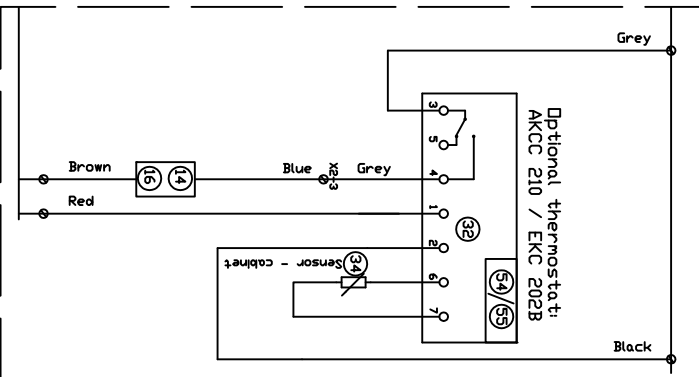

Note! RBE-XL, RBE PIZZA and RBE-PP do not have evaporator fan pos 27/28 and speed controller for evaporator fan pos 24. Lights is optional.

Central cooling! Condensing unit! Pos 3 and 7 and low pressure ctrl pos 12 will not be mounted

Nr.	V/D-106011-1
Rev nr	01
Date	06/01-2015
	G.Sørensg.

RUSTFRI BERGH AS

Product:	KS& - RBE XL - RBE PIZZA
	RBE-PP